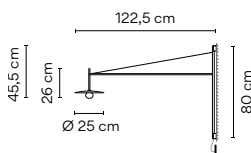

5757

Finishes	LED temperature colour	Control
● 18/ __ Graphite (ADAPTA RF9913WX) ● 37/ __ Terra Red (NCS S 4040-Y70R) ● 58/ __ Cream (RAL 7044) ● 62/ __ Green (NCS S 3010-G20Y)	/1_ 2700 K CRI >90 415 lm 104 lm/W	5757 __ / _ 1 DALI-2 5757 __ / _ B 1-10V, Push 5757 __ / _ Z Casambi

Materials	Packaging
Diffuser: Blown-glass. LED support: Aluminum. Structures: Steel. Shade: Aluminum.	2 Boxes Total Vol 0,082 m³ Gross weight 4,3 Kg Net weight 2,5 Kg
Light Source and electronics	Notes
1 x LED 4 W 350 mA Constant Current 350 mA 220~240V 50/60Hz	Recessed dimmable driver (2,5 m)
ø 7,5 cm