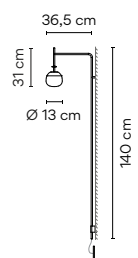

5765

1. **Finishes**
2. 18/ _ _ Graphite (ADAPTA RF9913WX)
   - 37/ _ _ Terra Red (NCS S 4040-Y70R)
   - 58/ _ _ Cream (RAL 7044)
   - 62/ _ _ Green (NCS S 3010-G20Y)
3. **LED temperature colour**
4. /1_ 2700 K CRI >90 415 lm 104 lm/W

Control

5765 _ _ / _ 1
DALI-2

Materials
Diffuser: Blown-glass. LED support: Aluminum.
Structures: Steel.

Packaging
2 Boxes
Total Vol 0,088 m³
Gross weight 2,45 Kg Net weight 1,25 Kg

Light Source and electronics
1 x LED 4 W 350 mA
Constant Current 350 mA
220~240V 50/60Hz

Notes
Recessed dimmable driver (2,5 m)