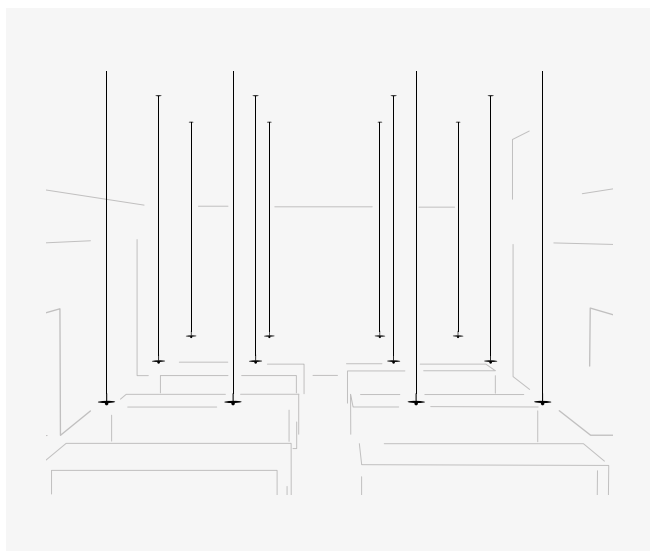

8 x 5772.

6 x 5772.

12 x 5770.

Each project is unique.
Visit vibia.com and
choose among multiple
compositions designed
and adapted to your
project needs.

Personalise your own
Tempo composition quick
and easy at vibia.com