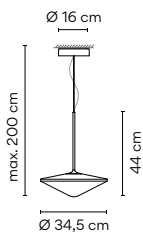

Finishes	LED temperature colour
● 18/ __ Graphite (ADAPTA RF9913WX)	/1_ 2700 K CRI >90 415 lm 104 lm/W
● 37/ __ Terra Red (NCS S 4040-Y70R)	
● 58/ __ Cream (RAL 7044)	
● 62/ __ Green (NCS S 3010-G20Y)	

Control
5780 __ / _ 1 DALI-2
5780 __ / _ B 1-10V, Push
5780 __ / _ Z Casambi

Materials
Diffuser: Blown-glass. LED support: Aluminum.
Structures: Steel. Shade: Aluminum. Canopy: Steel.

Packaging
1 Box 0,41 x 0,41 x 0,23 m
Vol 0,038 m³
Gross weight 4 Kg Net weight 2,5 Kg

Light Source and electronics
1 x LED 4 W 350 mA
Constant Current 350 mA
110-240V 50/60Hz

Notes
Extra cable length.

LED IP20 CE EAC Bi-volt