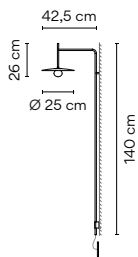

5763

1. **Finishes**
2. 18/ _ _ Graphite (ADAPTA RF9913WX)
   - 37/ _ _ Terra Red (NCS S 4040-Y70R)
   - 58/ _ _ Cream (RAL 7044)
   - 62/ _ _ Green (NCS S 3010-G20Y)
3. **LED temperature colour**
4. /1_ 2700 K CRI >90 415 lm 104 lm/W

Control

5763 _ _ / _ 1
DALI-2

Materials
Diffuser: Blown-glass. LED support: Aluminum.
Structures: Steel. Shade: Aluminum

Packaging
2 Boxes
Total Vol 0,088 m³
Gross weight 3,2 Kg Net weight 2 Kg

Light Source and electronics
1 x LED 4 W 350 mA
Constant Current 350 mA
220~240V 50/60Hz

Notes
Recessed dimmable driver (2,5 m)