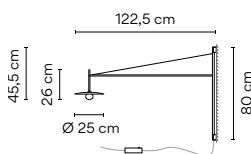

5756

Finishes	LED temperature colour	Control
● 18/ __ Graphite (ADAPTA RF9913WX) ● 37/ __ Terra Red (NCS S 4040-Y70R) ● 58/ __ Cream (RAL 7044) ● 62/ __ Green (NCS S 3010-G20Y)	/1_ 2700 K CRI >90 415 lm 104 lm/W	5756 __ / _ 5 Push

Materials	Packaging
Diffuser: Blown-glass. LED support: Aluminum. Structures: Steel. Shade: Aluminum.	2 Boxes Total Vol 0,082 m³ Gross weight 4,3 Kg Net weight 2,5 Kg
Light Source and electronics	Notes
1 x LED 4 W 350 mA Constant Current 350 mA 220~240V 50/60Hz	Push dimmer on the cable. With plug (4 m)