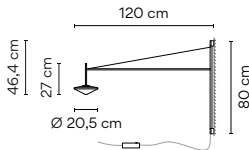

1. **Finishes**
2. **18/** __ Graphite (ADAPTA RF9913WX)
   - **37/** __ Terra Red (NCS S 4040-Y70R)
   - **58/** __ Cream (RAL 7044)
   - **62/** __ Green (NCS S 3010-G20Y)
3. **LED temperature colour**
4. /1_ 2700 K CRI >90 415 lm 104 lm/W

Control

5760 __ / _ 5
Push

Materials
Diffuser: Blown-glass. LED support: Aluminum.
Structures: Steel.

Light Source and electronics
1 x LED 4 W 350 mA
Constant Current 350 mA
220-240V 50/60Hz

Packaging
2 Boxes
Total Vol 0,088 m³
Gross weight 3,7 Kg Net weight 1,9 Kg

Notes
Push dimmer on the cable. With plug (4 m)

5761