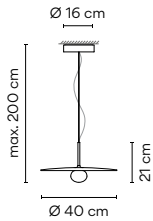

5776

Finishes	LED temperature colour
● 18/ __ Graphite (ADAPTA RF9913WX)	/1_ 2700 K CRI >90 415 lm 104 lm/W
● 37/ __ Terra Red (NCS S 4040-Y70R)	
● 58/ __ Cream (RAL 7044)	
● 62/ __ Green (NCS S 3010-G20Y)	

Control
5776 __ / _ 1 DALI-2
5776 __ / _ B 1-10V, Push
5776 __ / _ Z Casambi

Materials
Diffuser: Blown-glass. LED support: Aluminum.
Structures: Steel. Shade: Aluminum. Canopy: Steel.

Packaging
1 Box 0,45 x 0,45 x 0,12 m
Vol 0,023 m³
Gross weight 5,5 Kg Net weight 4 Kg

Light Source and electronics
1 x LED 4 W 350 mA
Constant Current 350 mA
110-240V 50/60Hz

Notes
Extra cable length.

LED IP20 CE EAC Bi-volt

5778