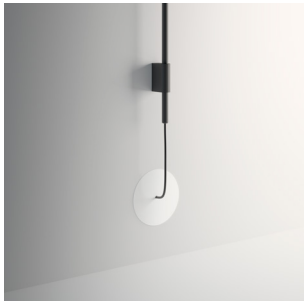

Ref.
5757, 5759, 5761, 5763, 5765, 5767.
Recessed dimmable driver.