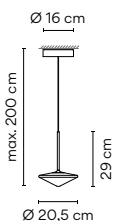

5774

Finishes	LED temperature colour
● 18/ __ Graphite (ADAPTA RF9913WX)	/1 2700 K CRI >90 415 lm 104 lm/W
● 37/ __ Terra Red (NCS S 4040-Y70R)	
● 58/ __ Cream (RAL 7044)	
● 62/ __ Green (NCS S 3010-G20Y)	

Materials
Diffuser: Blown-glass. LED support: Aluminum.
Structures: Steel. Shade: Aluminum. Canopy: Steel.

Light Source and electronics
1 x LED 4 W 350 mA
Constant Current 350 mA
110-240V 50/60Hz

Control
5774 __ / __ 1
DALI-2

5774 __ / __ B
1-10V, Push

5774 __ / __ Z
Casambi

Packaging
1 Box 0,28 x 0,2 x 0,27 m
Vol 0,015 m³
Gross weight 2 Kg Net weight 1,4 Kg

Notes
Extra cable length.

Electrical connection
Surface
_18 Free Wire
_23 Built-in
_31 Remote
Micro for plaster ceilings
_32 Remote
XXS for all types of drop ceilings