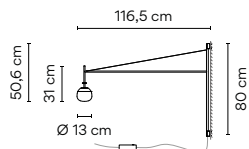

5758

1. **Finishes**
2. **18/** __ Graphite (ADAPTA RF9913WX)
   - **37/** __ Terra Red (NCS S 4040-Y70R)
   - **58/** __ Cream (RAL 7044)
   - **62/** __ Green (NCS S 3010-G20Y)
3. **LED temperature colour**
4. /1_ 2700 K CRI >90 415 lm 104 lm/W

Control

5758 __ / _ 5
Push

Materials
Diffuser: Blown-glass. LED support: Aluminum.
Structures: Steel.

Light Source and electronics
1 x LED 4 W 350 mA
Constant Current 350 mA
220-240V 50/60Hz

Packaging
2 Boxes
Total Vol 0,088 m³
Gross weight 3,5 Kg Net weight 1,7 Kg

Notes
Push dimmer on the cable. With plug (4 m).

5759