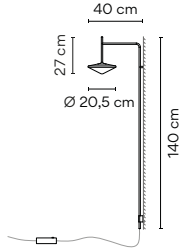

5766

1. **Finishes**
2. 18/ _ _ Graphite (ADAPTA RF9913WX)
   - 37/ _ _ Terra Red (NCS S 4040-Y70R)
   - 58/ _ _ Cream (RAL 7044)
   - 62/ _ _ Green (NCS S 3010-G20Y)
3. **LED temperature colour**
4. /1_ 2700 K CRI >90 415 lm 104 lm/W

Control

5766 _ _ / _ 5
Push

Materials

Diffuser: Blown-glass. LED support: Aluminum.
Structures: Steel.

Packaging

2 Boxes
Total Vol 0,088 m³
Gross weight 2,65 Kg Net weight 1,45 Kg

Light Source and electronics

1 x LED 4 W 350 mA
Constant Current 350 mA
220~240V 50/60Hz

Notes

Push dimmer on the cable. With plug (4 m)

5767

1. **Finishes**
2. 18/ _ _ Graphite (ADAPTA RF9913WX)
   - 37/ _ _ Terra Red (NCS S 4040-Y70R)
   - 58/ _ _ Cream (RAL 7044)
   - 62/ _ _ Green (NCS S 3010-G20Y)
3. **LED temperature colour**
4. /1_ 2700 K CRI >90 415 lm 104 lm/W

Control

5767 _ _ / _ 1
DALI-2

5767 _ _ / _ B
1-10V, Push

5767 _ _ / _ Z
Casambi

Materials

Diffuser: Blown-glass. LED support: Aluminum.
Structures: Steel.

Packaging

2 Boxes
Total Vol 0,088 m³
Gross weight 2,65 Kg Net weight 1,45 Kg

Light Source and electronics

1 x LED 4 W 350 mA
Constant Current 350 mA
220~240V 50/60Hz

Notes

Recessed dimmable driver (2,5 cm)