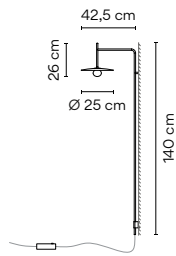

5762

1. **Finishes**
2. 18/ _ _ Graphite (ADAPTA RF9913WX)
   - 37/ _ _ Terra Red (NCS S 4040-Y70R)
   - 58/ _ _ Cream (RAL 7044)
   - 62/ _ _ Green (NCS S 3010-G20Y)
3. **LED temperature colour**
4. /1_ 2700 K CRI >90 415 lm 104 lm/W

Control

5762 _ _ / _ 5
Push

Materials
Diffuser: Blown-glass. LED support: Aluminum.
Structures: Steel. Shade: Aluminum

Packaging
2 Boxes
Total Vol 0,088 m³
Gross weight 3,2 Kg Net weight 2 Kg

Light Source and electronics
1 x LED 4 W 350 mA
Constant Current 350 mA
220~240V 50/60Hz

Notes
Push dimmer on the cable. With plug (4 m)