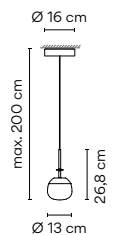

5772

Finishes	LED temperature colour
● 18/ __ Graphite (ADAPTA RF9913WX)	/1 2700 K CRI >90 415 lm 104 lm/W
● 37/ __ Terra Red (NCS S 4040-Y70R)	
● 58/ __ Cream (RAL 7044)	
● 62/ __ Green (NCS S 3010-G20Y)	

Materials
Diffuser: Blown-glass. LED support: Aluminum.
Structures: Steel. Shade: Aluminum. Canopy: Steel.

Light Source and electronics
1 x LED 4 W 350 mA
Constant Current 350 mA
110-240V 50/60Hz

Control
5772 __ / __ 1
DALI-2

5772 __ / __ B
1-10V, Push

5772 __ / __ Z
Casambi

Packaging
1 Box 0,28 x 0,2 x 0,27 m
Vol 0,015 m³
Gross weight 1,8 Kg Net weight 1,2 Kg

Notes
Extra cable length.

Electrical connection
Surface
_18 Free Wire
_23 Built-in
_31 Remote
Micro for plaster ceilings
_32 Remote
XXS for all types of drop ceilings