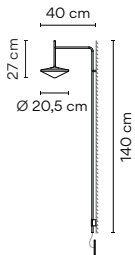

1. **Finishes**
2. 18/ _ _ Graphite (ADAPTA RF9913WX)
   - 37/ _ _ Terra Red (NCS S 4040-Y70R)
   - 58/ _ _ Cream (RAL 7044)
   - 62/ _ _ Green (NCS S 3010-G20Y)
3. **LED temperature colour**
4. /1_ 2700 K CRI >90 415 lm 104 lm/W

Control

5766 _ _ / _ 5
Push

Materials

Diffuser: Blown-glass. LED support: Aluminum.
Structures: Steel.

Packaging

2 Boxes
Total Vol 0,088 m³
Gross weight 2,65 Kg Net weight 1,45 Kg

Light Source and electronics

1 x LED 4 W 350 mA
Constant Current 350 mA
220~240V 50/60Hz

Notes

Push dimmer on the cable. With plug (4 m)

5767

1. **Finishes**
2. 18/ _ _ Graphite (ADAPTA RF9913WX)
   - 37/ _ _ Terra Red (NCS S 4040-Y70R)
   - 58/ _ _ Cream (RAL 7044)
   - 62/ _ _ Green (NCS S 3010-G20Y)
3. **LED temperature colour**
4. /1_ 2700 K CRI >90 415 lm 104 lm/W

Control

5767 _ _ / _ 1
DALI-2

5767 _ _ / _ B
1-10V, Push

5767 _ _ / _ Z
Casambi

Materials

Diffuser: Blown-glass. LED support: Aluminum.
Structures: Steel.

Packaging

2 Boxes
Total Vol 0,088 m³
Gross weight 2,65 Kg Net weight 1,45 Kg

Light Source and electronics

1 x LED 4 W 350 mA
Constant Current 350 mA
220~240V 50/60Hz

Notes

Recessed dimmable driver (2,5 cm)