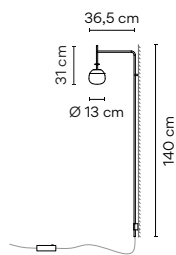

5764

1. **Finishes**
2. 18/ _ _ Graphite (ADAPTA RF9913WX)
   - 37/ _ _ Terra Red (NCS S 4040-Y70R)
   - 58/ _ _ Cream (RAL 7044)
   - 62/ _ _ Green (NCS S 3010-G20Y)
3. **LED temperature colour**
4. /1_ 2700 K CRI >90 415 lm 104 lm/W

Control

5764 _ _ / _ 5
Push

Materials
Diffuser: Blown-glass. LED support: Aluminum.
Structures: Steel.

Packaging
2 Boxes
Total Vol 0,088 m³
Gross weight 2,45 Kg Net weight 1,25 Kg

Light Source and electronics
1 x LED 4 W 350 mA
Constant Current 350 mA
220~240V 50/60Hz

Notes
Push dimmer on the cable. With plug (4 m)