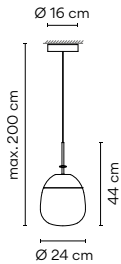

Finishes	LED temperature colour
● 18/ __ Graphite (ADAPTA RF9913WX)	/1_ 2700 K CRI >90 415 lm 104 lm/W
● 37/ __ Terra Red (NCS S 4040-Y70R)	
● 58/ __ Cream (RAL 7044)	
● 62/ __ Green (NCS S 3010-G20Y)	

Control
5778 __ / _ 1 DALI-2
5778 __ / _ B 1-10V, Push
5778 __ / _ Z Casambi

Materials
Diffuser: Blown-glass. LED support: Aluminum.
Structure: Steel. Canopy: Steel.

Packaging
1 Box 0,33 x 0,33 x 0,42 m
Vol 0,045 m³
Gross weight 4 Kg Net weight 2,5 Kg

Light Source and electronics
1 x LED 4 W 350 mA
Constant Current 350 mA
110-240V 50/60Hz

Notes
Extra cable length.

LED IP20 CE EAC Bi-volt

5780