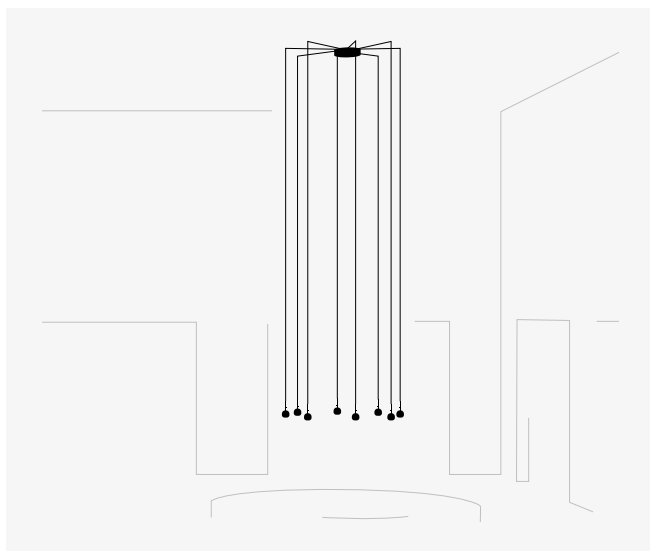

Composing pendants

Next sketches are composed by one or more compositions

---

8 x 5772.