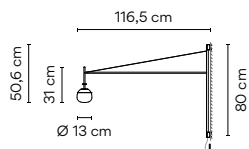

1. **Finishes**
2. **18/** __ Graphite (ADAPTA RF9913WX)
   - **37/** __ Terra Red (NCS S 4040-Y70R)
   - **58/** __ Cream (RAL 7044)
   - **62/** __ Green (NCS S 3010-G20Y)
3. **LED temperature colour**
4. /1_ 2700 K CRI >90 415 lm 104 lm/W

Control

5759 __ / _ 1
DALI-2

5759 __ / _ B
1-10V, Push

5759 __ / _ Z
Casambi

Materials
Diffuser: Blown-glass. LED support: Aluminum.
Structures: Steel.

Light Source and electronics
1 x LED 4 W 350 mA
Constant Current 350 mA
220-240V 50/60Hz

Packaging
2 Boxes
Total Vol 0,088 m³
Gross weight 3,5 Kg Net weight 1,7 Kg

Notes
Recessed dimmable driver (2,5 m)

5760