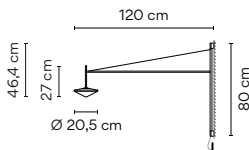

1. **Finishes**
2. **18/** __ Graphite (ADAPTA RF9913WX)
   - **37/** __ Terra Red (NCS S 4040-Y70R)
   - **58/** __ Cream (RAL 7044)
   - **62/** __ Green (NCS S 3010-G20Y)
3. **LED temperature colour**
4. /1_ 2700 K CRI >90 415 lm 104 lm/W

Control

5761 __ / _ 1
DALI-2

5761 __ / _ B
1-10V, Push

5761 __ / _ Z
Casambi

Materials
Diffuser: Blown-glass. LED support: Aluminum.
Structures: Steel.

Light Source and electronics
1 x LED 4 W 350 mA
Constant Current 350 mA
220-240V 50/60Hz

Packaging
2 Boxes
Total Vol 0,088 m³
Gross weight 3,7 Kg Net weight 1,9 Kg

Notes
Recessed dimmable driver (2,5 m)