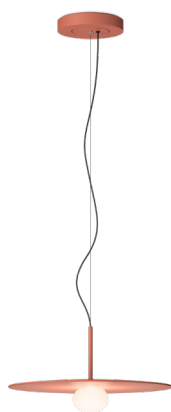

Ref.
 5756, 5758, 5760, 5762, 5764, 5766.
 Push dimmer on the cable.
 With plug.

5756

Finishes	LED temperature colour	Control
<ul style="list-style-type: none"> ● 18/ __ Graphite (ADAPTA RF9913WX) ● 37/ __ Terra Red (NCS S 4040-Y70R) ● 58/ __ Cream (RAL 7044) ● 62/ __ Green (NCS S 3010-G20Y) 	/1_ 2700 K CRI >90 415 lm 104 lm/W	5756 __ / _ 5 Push

Control

5759 __ / _ 1
DALI-2

5759 __ / _ B
1-10V, Push

5759 __ / _ Z
Casambi

Materials
Diffuser: Blown-glass. LED support: Aluminum.
Structures: Steel.

Light Source and electronics
1 x LED 4 W 350 mA
Constant Current 350 mA
220-240V 50/60Hz

Control

5761 __ / _ 1
DALI-2

5761 __ / _ B
1-10V, Push

5761 __ / _ Z
Casambi

Materials
Diffuser: Blown-glass. LED support: Aluminum.
Structures: Steel.

Light Source and electronics
1 x LED 4 W 350 mA
Constant Current 350 mA
220-240V 50/60Hz

5772

ø 20,5 cm

5774

ø 40 cm

5776

ø 24 cm

5778

ø 34,5 cm